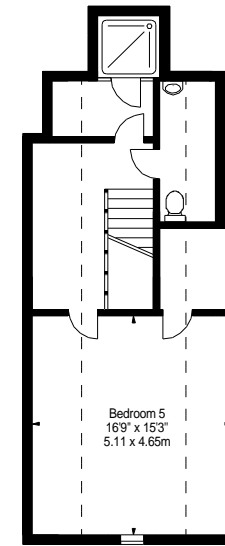

HUNTSMAN'S COTTAGE
 Approx. Gross Internal Area *
 5207 Ft² - 483.73 M²

Illustration For Identification Purposes Only. Not to Scale
 * As Defined by RICS - Code of Measuring Practice
 © Blueprint Floorplans Ltd. 2008
 Tel 07949 651997

Courtyard
 62'10" x 37'3"
 19.15 x 11.35m

Second Floor